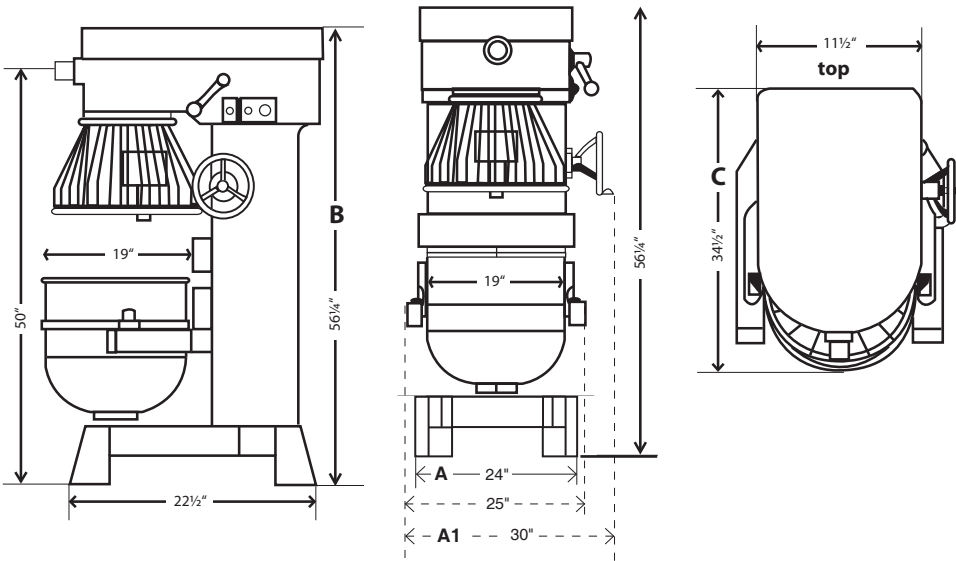

### Specifications and Dimensions

#### Dimensions

##### Mixer Body:

A: 24" Wide A1: 30" Wide

B: 59 1/2" High

C: 37" Depth

##### Bowl:

Outside w/handles: 25"

Inside: 18 1/2"

Height: 18 1/4"

**NOTE:** Hub attachment not to be used while mixing